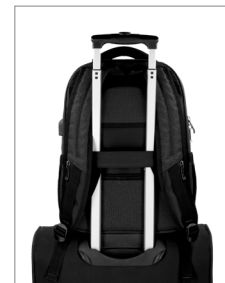

NEW Ref. 1200136000-30

Ref. 51766-21

Portaordenador 15,6" Adaptable Dos
Compartimentos / Adaptable Laptop
Case 15,6" Two Compartmens
40x30x11cm

NEW Ref. 1200132020-30

Ref. 51722-21

Mochila Portaordenador /
Laptop Backpack
27x36x12cm

NEW Ref. 1200132330-20

Ref. 51723-22

Mochila Adaptable Portaordenador 15,6" /
Adaptable Laptop Backpack 15,6"
30x45x15cm