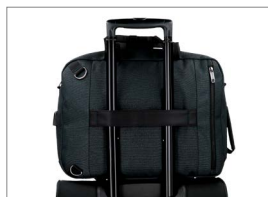

Mochila / Backpack

NEW Ref. 1200133180-30

Ref. 51768-21

Bolsa de Viaje / Travel Bag
40x30x20cm