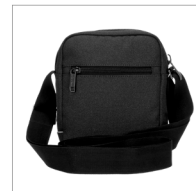

NEW Ref.
1200135220-20
Ref. 51750-22
Bandolera /
Shoulder Bag
15x19,5x8cm